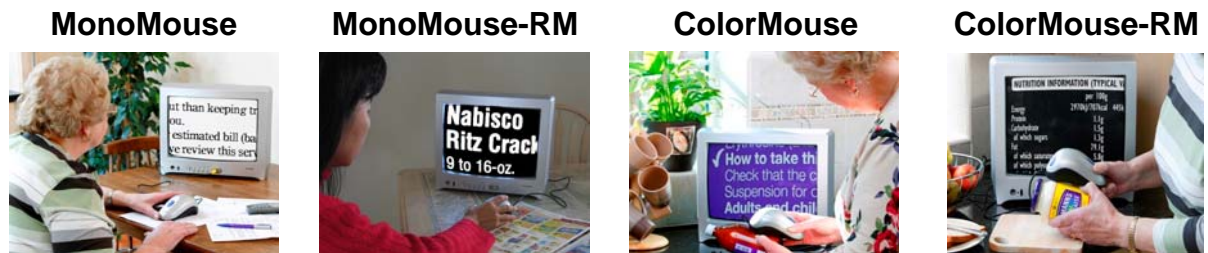

Television Range

The TV Mouse's will help anyone to read printed text or see printed images at home using their existing television.

Each Mouse connects to the TV through the RCA connector, usually found at the front or at the side of the TV. Once connected the Mouse can be turned on by pressing the big blue button on top of the product and select the channel marked AV or Video on your TV . Then all you need to do it find something to read!

Compatible with any TV	✓	✓	✓	✓
High contrast image, less glare		✓		✓
Grayscale (B&W)	✓	✓		
Full color			✓	✓
Negative image		✓		✓
Enhanced positive image		✓		✓
RCA connection	✓	✓	✓	✓
Easy store cable	✓	✓	✓	✓
Dimensions (H x W x D) Note: 25mm = 1"	60 x 68 x 130mm	60 x 68 x 130mm	60 x 68 x 130mm	60 x 68 x 130mm
Suggested Price	US\$ 198	US\$ 298	US\$ 325	US\$ 434