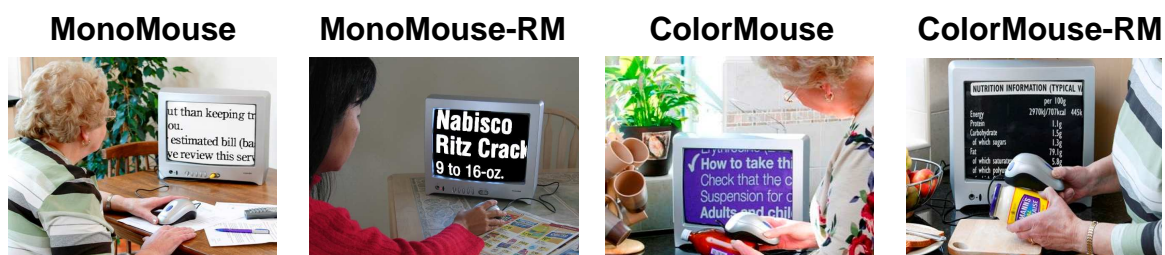

Television Range

The TV Mouses will help anyone to read printed text or see printed images at home using their existing television.

Each Mouse connects to the TV through the SCART socket, usually found at the back of the TV. Once connected the Mouse can be turned on by pressing the big blue button on top of the product and the TV will automatically switch to the correct channel. Then all you need to do is find something to read!

	MonoMouse	MonoMouse-RM	ColorMouse	ColorMouse-RM
Compatible with any TV	✓	✓	✓	✓
High contrast image, less glare		✓		✓
Greyscale (B&W)	✓	✓		
Full colour			✓	✓
Negative image		✓		✓
Enhanced positive image		✓		✓
SCART connection	✓	✓	✓	✓
Auto-Detect	✓	✓	✓	✓
Easy store cable	✓	✓	✓	✓
Dimensions (H x W x D) Note: 25mm = 1"	60 x 68 x 130mm	60 x 68 x 130mm	60 x 68 x 130mm	60 x 68 x 130mm
Suggested Price	£89 +VAT	£99 +VAT	£129 +VAT	£149 +VAT