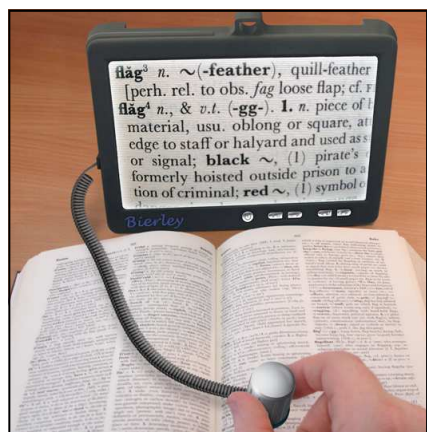

# Shoppa™

portable electronic magnifier

There are many different ways to use a Shoppa. For example, you can lay it on a newspaper and slide it along to read. With the camera in your hand, you can flip out the leg at the back of the Shoppa and stand it at the top of a book while reading. You can even take it to the library to assist you while choosing a book! At the supermarket, you can take a close look at boxes, bottles, jars or packets; in fact just about anything in your hand or on the shelf. At a restaurant you can relax and enjoy the menu. The Shoppa is of course great for hobbies too.

If the battery runs out of power while you are out, simply clip in the optional spare battery.

- Ultimate portability
- Ultra lightweight
- Big 7" non-glare screen
- Full colour
- Crisp, clear image
- Non-slip rubber coating
- Variable optical magnification  
4.5x ~ 9.0x
- Extremely easy to use
- 4 hours battery life
- Built in charger
- Optional spare battery pack
- Multi-function uses
  - Carry it
  - Stand it up
  - Lay it down
- Ergonomically designed
- Great for reading and writing
- Robust, CE approved
- The list goes on .....