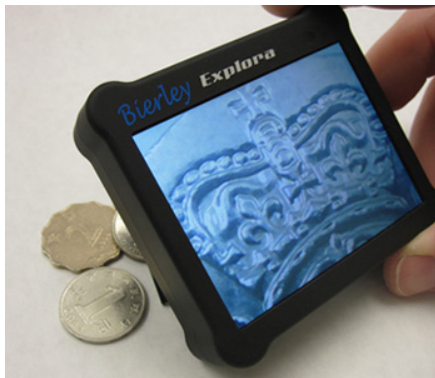

Bierley

Explora™

Pocket Electronic Magnifier

**Vivid, crisp,
full colour
image**

When out and about, or even at home, the Explora makes for quick and easy magnification. A single button turns the unit on, controls the LED lights and turns the unit off.

If you are looking for a portable, truly pocket size, electronic magnifier that is simple, affordable and has outstanding image quality, look no further than the Explora.

With its full colour image, the Explora is ideal for reading restaurant menus, checking bank card details or prices at the supermarket.

Measuring just over 3" high and 1" thick, the Explora is convenient to put in your pocket or purse, ready to use just when you need it.

- Non-slip rubber coating
- 3.5" non-glare, backlit, TFT screen
- Magnification approximately 4.5x
- Vivid, crisp, full colour image
- Single button operation
- LED's can be turned on/off
- Centre mounted camera for intuitive use
- Tripod mounting for sheer convenience
- Left or right hand use
- Two wrist strap mounting options
- Uses readily available AAA batteries
- Auto power off function
- Optional rechargeable batteries and charger
- 77 x 85 x 25mm (approximately 3" x 3.4 " x 1")
- 108g (less than 4 ounces)