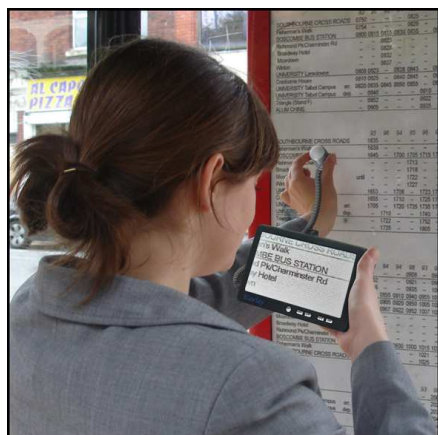

Bierley

Shoppa™

portable electronic magnifier

There are many different ways to use a Shoppa. For example, you can lay it on a newspaper and slide it along to read. With the camera in your hand, you can flip out the leg at the back of the Shoppa and stand it at the top of a book while reading. You can even take it to the library to assist you while choosing a book! At the supermarket, you can take a closer look at boxes, bottles, jars or packets; in fact just about anything in your hand or on the shelf. At a restaurant you can relax and enjoy the menu. The Shoppa is of course great for hobbies too.

If the battery runs out of power while you are out, simply clip in the optional spare battery.

- Ultimate portability
- Ultra lightweight
- Big 7" none glare screen
- Full colour
- Crisp, clear image
- None slip rubber coating
- Variable optical magnification
4.5x ~ 9.0x
- Extremely easy to use
- 4 hours battery life
- Built in charger
- Optional spare battery pack
- Multi-function uses
 - Carry it
 - Stand it up
 - Lay it down
- Ergonomically designed
- Great for reading and writing
- Robust, CE approved
- The list goes on