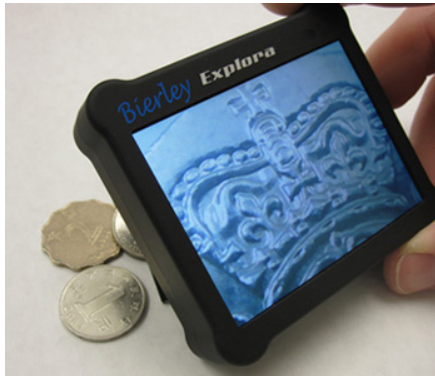

Bierley

Explora™

Pocket Electronic Magnifier

**Vivid, crisp,
full colour
image**

When out and about, or even at home, the Explora makes for quick and easy magnification. A single button turns the unit on, controls the LED lights and turns the unit off.

If you are looking for a portable, truly pocket size, electronic magnifier that is simple, affordable and has outstanding image quality, look no further than the Explora.

With its full colour image, the Explora is ideal for reading restaurant menus, checking bank card details or prices at the supermarket.

Measuring just over 3" high and 1" thick, the Explora is convenient to put in your pocket or purse, ready to use just when you need it.

- Non-slip rubber coating
- 3.5" non-glare, backlit, TFT screen
- Magnification approximately 4.5x
- Vivid, crisp, full colour image
- Single button operation
- LED's can be turned on/off
- Centre mounted camera for intuitive use
- Tripod mounting for sheer convenience
- Left or right hand use
- Two wrist strap mounting options
- Uses readily available AAA batteries
- Auto power off function
- Optional rechargeable batteries and charger
- 77 x 85 x 25mm (approximately 3" x 3.4 " x 1")
- 108g (less than 4 ounces)