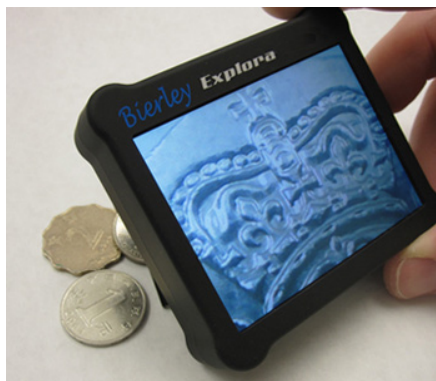

Bierley

Explora™

Pocket Electronic Magnifier

**Vivid, crisp,
full colour
image**

When out and about, or even at home, the Explora makes for quick and easy magnification. A single button turns the unit on, controls the LED lights and turns the unit off.

If you are looking for a portable, truly pocket size, electronic magnifier that is simple, affordable and has outstanding image quality, look no further than the Explora.

With its full colour image, the Explora is ideal for reading restaurant menus, checking bank card details or prices at the supermarket.

Measuring just over 3" high and 1" thick, the Explora is convenient to put in your pocket or purse, ready to use just when you need it

- Non-slip rubber coating
- 3.5" non-glare, backlit, TFT screen
- Magnification approximately 4.5x
- Vivid, crisp, full colour image
- Single button operation
- LED's can be turned on/off
- Centre mounted camera for intuitive use
- Tripod mounting for sheer convenience
- Left or right hand use
- Two wrist strap mounting options
- Uses readily available AAA batteries
- Auto power off function
- Optional rechargeable batteries and charger
- 77 x 85 x 25mm (approximately 3" x 3.4 " x 1")
- 108g (less than 4 ounces)