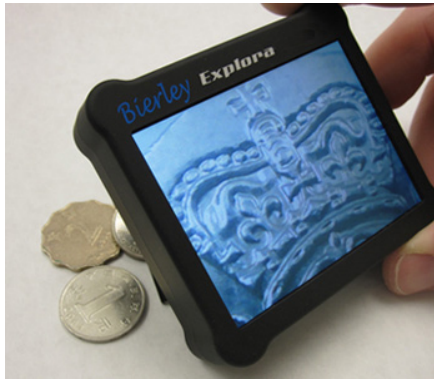

Bierley

Explora™

Pocket Electronic Magnifier

**Vivid, crisp,
full colour
image**

When out and about, or even at home, the Explora makes for quick and easy magnification. A single button turns the unit on, controls the LED lights and turns the unit off.

If you are looking for a portable, truly pocket size, electronic magnifier that is simple, affordable and has outstanding image quality, look no further than the Explora.

With its full colour image, the Explora is ideal for reading restaurant menus, checking bank card details or prices at the supermarket.

Measuring just over 3" high and 1" thick, the Explora is convenient to put in your pocket or purse, ready to use just when you need it.

- Non-slip rubber coating
- 3.5" non-glare, backlit, TFT screen
- Magnification approximately 4.5x
- Vivid, crisp, full colour image
- Single button operation
- LED's can be turned on/off
- Centre mounted camera for intuitive use
- Tripod mounting for sheer convenience
- Left or right hand use
- Two wrist strap mounting options
- Uses readily available AAA batteries
- Auto power off function
- Optional rechargeable batteries and charger
- 77 x 85 x 25mm (approximately 3" x 3.4 " x 1")
- 108g (less than 4 ounces)