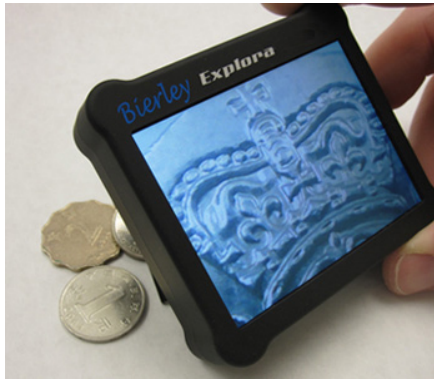

### Pocket Electronic Magnifier

**Vivid, crisp,  
full colour  
image**

When out and about, or even at home, the Explora makes for quick and easy magnification. A single button turns the unit on, controls the LED lights and turns the unit off.

If you are looking for a portable, truly pocket size, electronic magnifier that is simple, affordable and has outstanding image quality, look no further than the Explora.

With its full colour image, the Explora is ideal for reading restaurant menus, checking bank card details or prices at the supermarket.

Measuring just over 3" high and 1" thick, the Explora is convenient to put in your pocket or purse, ready to use just when you need it.

- Non-slip rubber coating
- 3.5" non-glare, backlit, TFT screen
- Magnification approximately 4.5x
- Vivid, crisp, full colour image
- Single button operation
- LED's can be turned on/off
- Centre mounted camera for intuitive use
- Tripod mounting for sheer convenience
- Left or right hand use
- Two wrist strap mounting options
- Uses readily available AAA batteries
- Auto power off function
- Optional rechargeable batteries and charger
- 77 x 85 x 25mm ( approximately 3" x 3.4 " x 1")
- 108g (less than 4 ounces)